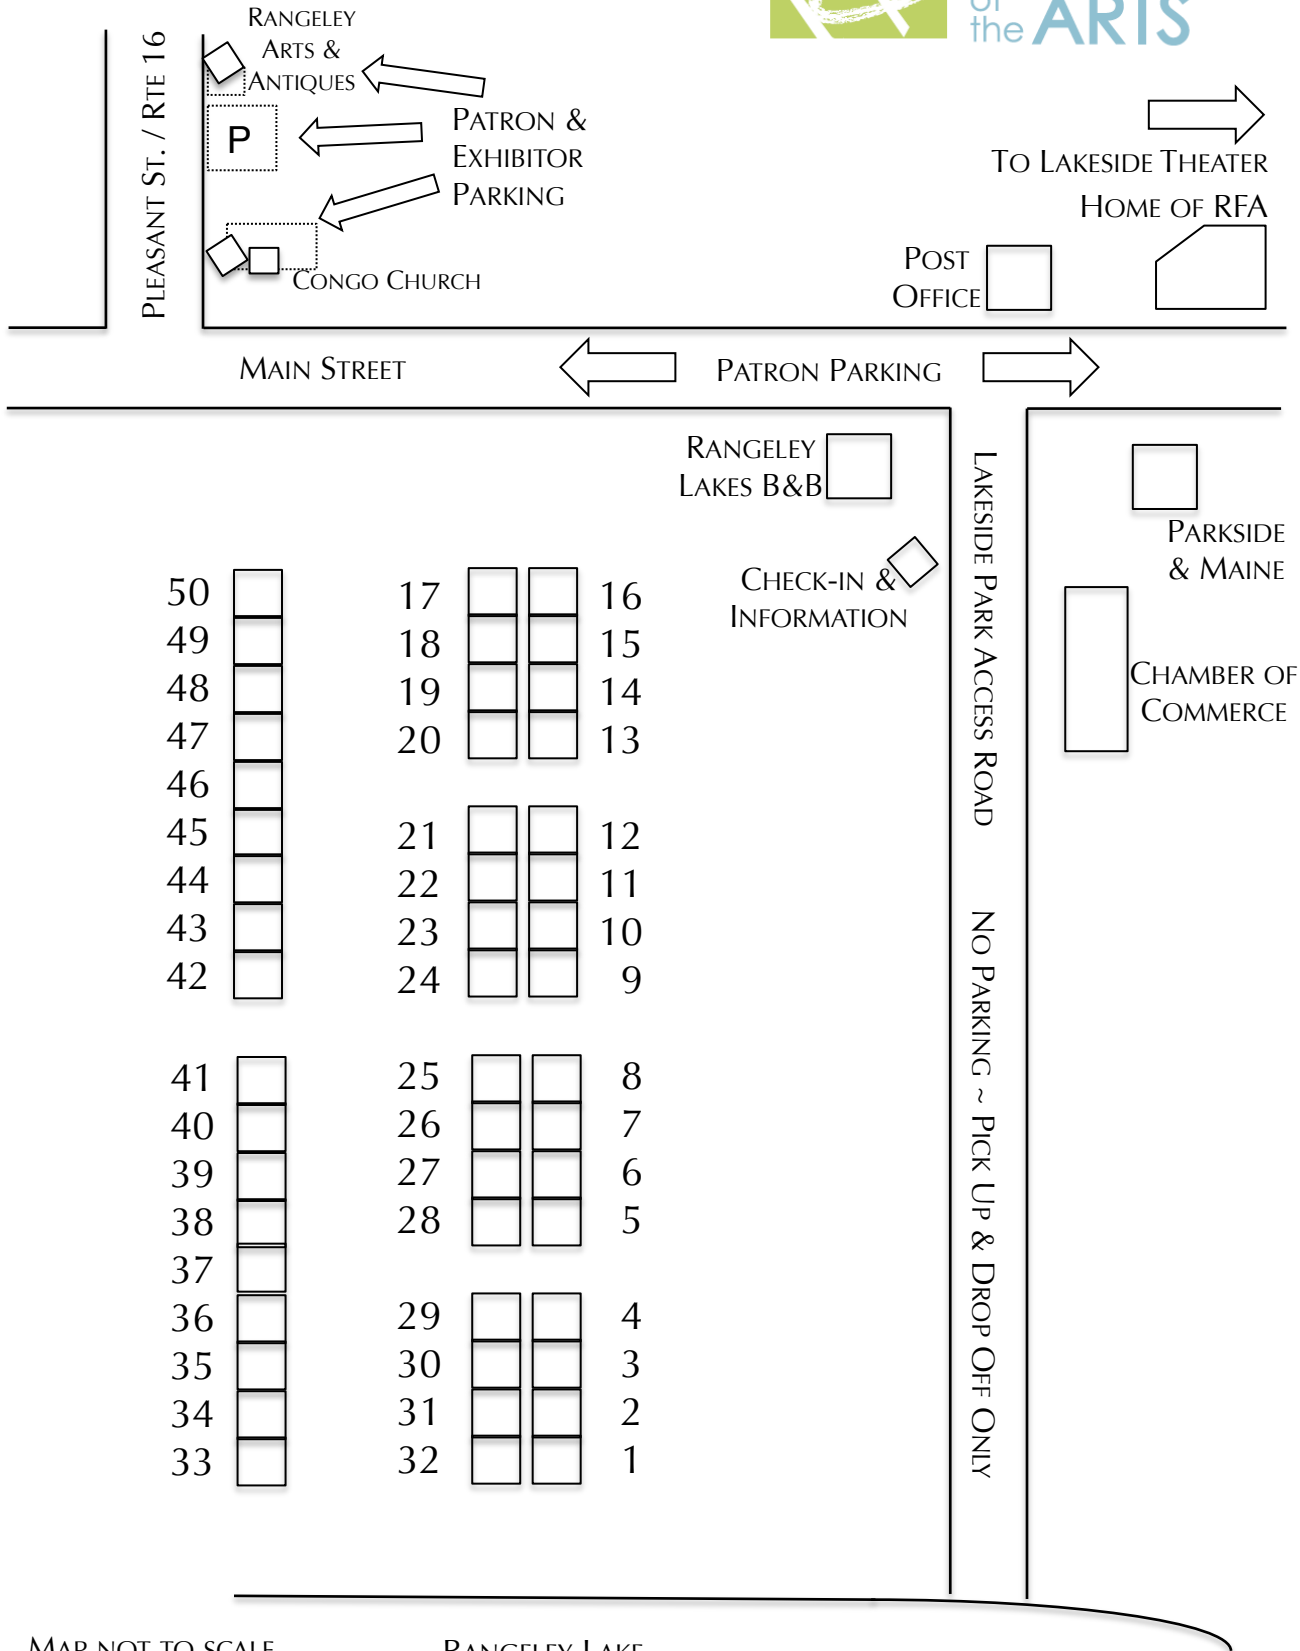

34TH ANNUAL RANGELEY FRIENDS OF THE ARTS SHOW
ART IN AUGUST ~ AUGUST 7, 2014

Rangeley
Friends
of the **ARTS**

50		17		16
49		18		15
48		19		14
47		20		13
46				
45		21		12
44		22		11
43		23		10
42		24		9
41		25		8
40		26		7
39		27		6
38		28		5
37				
36		29		4
35		30		3
34		31		2
33		32		1